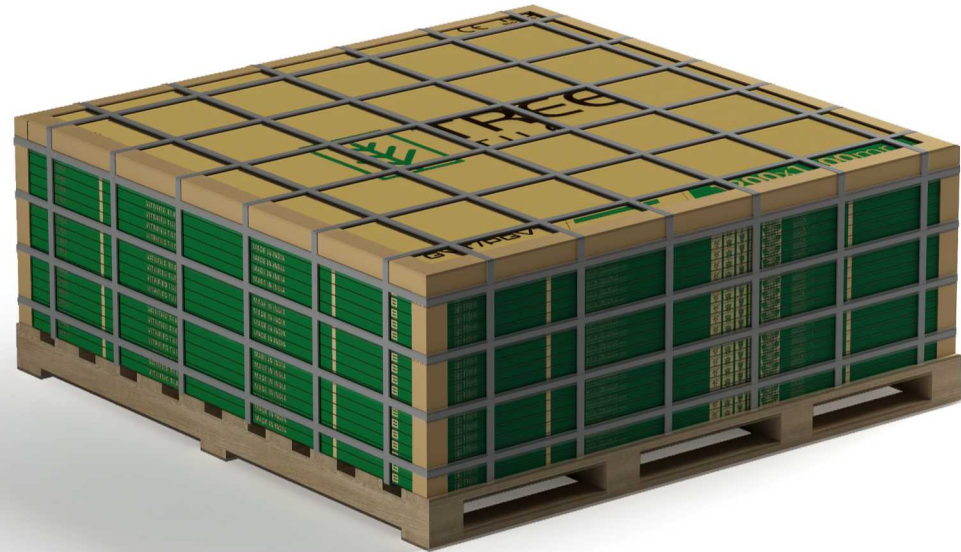

Packing Pallet Manual

www.treetile.in

1200X1200mm
1200X1200mm
1200X1200mm

Empty Pallet
1200x1200mm
Tiles

Pallet Type	Size
Wood Base Pallet + Iron T Pallet	1200x1200mm

Pallet For **1200x1200mm** Tiles

Thickness	Area / Box	Pcs. / Box	Box / Pallet
9mm	2.88 sq. Mtr	2 Pcs.	(28) Box

Pallet For 1200x1200mm Tiles

Thickness	Area / Box	Pcs. / Box	Box / Pallet
9mm	2.88 sq. Mtr	2 Pcs.	(20) Box

Container For 1200x1200mm Tiles

Total Pallet	Total Box	Total Sq.Mtr
(13) (4)	444	1278.72 sq. Mtr