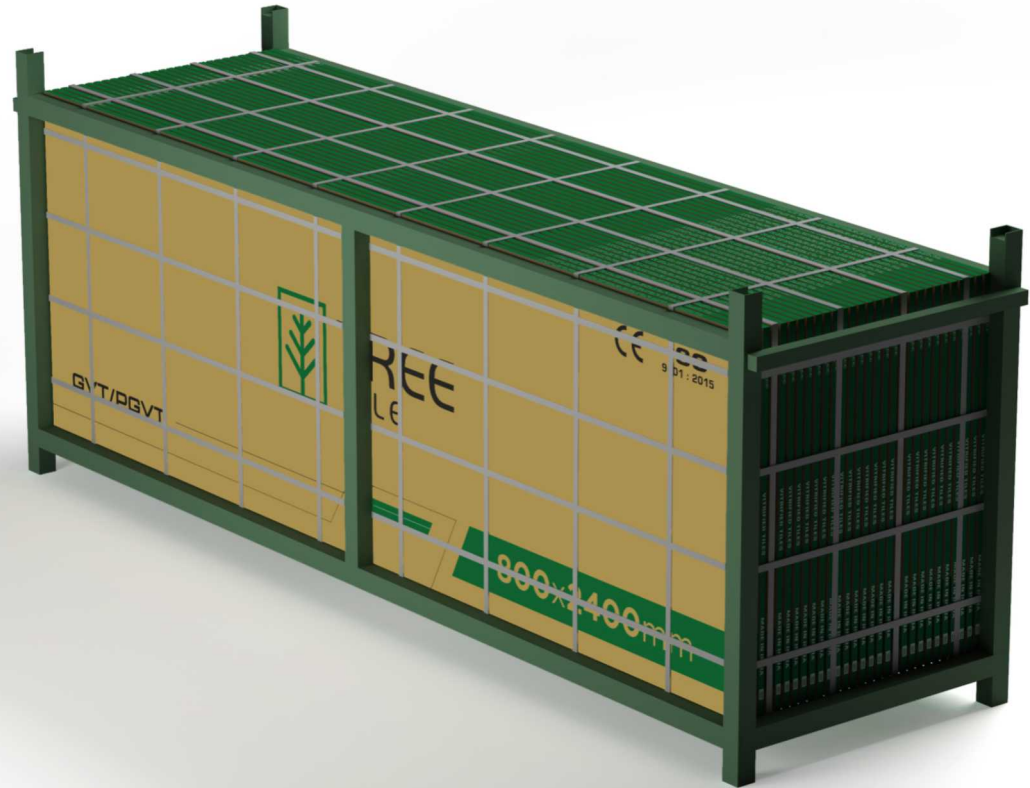

# Packing Pallet Manual

[www.treetile.in](http://www.treetile.in)

800X2400mm  
**800X2400mm**  
800X2400mm

**FULL BODY**

Empty Pallet  
**800x2400mm**  
Tiles

Pallet Type	Size
Iron Pallet	800x2400mm

# Pallet For 800x2400mm Tiles

Thickness	Area / Box	Pcs. / Box	Box / Pallet
15mm	1.92 sq. Mtr	1 Pcs.	30 Box

# Container For **800x2400mm** Tiles

Total Pallet	Total Box	Total Sq.Mtr
<b>12</b>	<b>360</b>	<b>691.2 sq. Mtr</b>

8-A National Highway, B/h. Shakti Chamber,  
Morbi - 363642, Gujarat - India.

+91 97127 04400  
+91 97128 04400