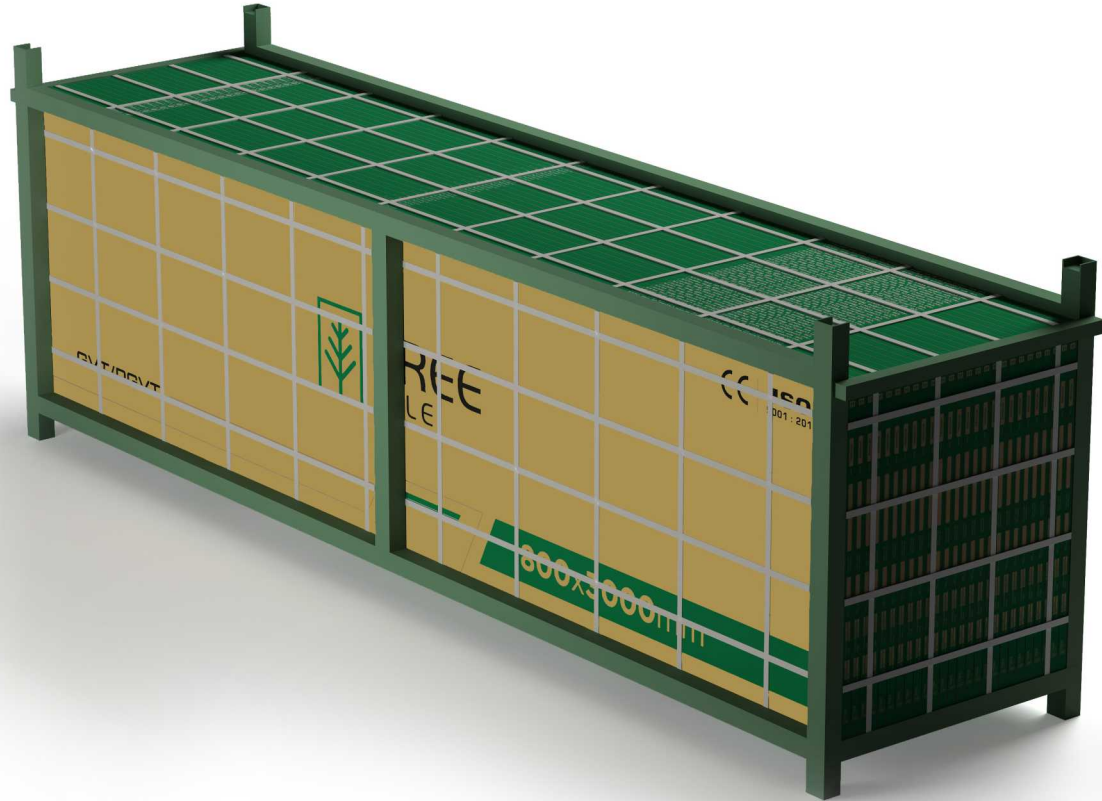

Packing Pallet Manual

www.treetile.in

800X3000mm
800X3000mm
800X3000mm

FULL BODY

Empty Pallet
800x3000mm
Tiles

Pallet Type	Size
Iron Pallet	800x3000mm

Pallet For 800x3000mm Tiles

Thickness	Area / Box	Pcs. / Box	Box / Pallet
15mm	2.40 sq. Mtr	1 Pcs.	26 Box

Container For 800x3000mm Tiles

Total Pallet	Total Box	Total Sq.Mtr
12	312	748.8 sq. Mtr

8-A National Highway, B/h. Shakti Chamber,
Morbi - 363642, Gujarat - India.

+91 97127 04400
+91 97128 04400

Email : export@treetile.in